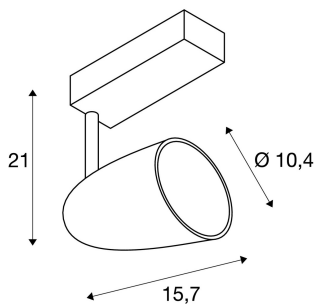

## SPOT T

black, 3000K, incl. 3-circuit adapter

The smooth SPOT T impresses with its simple optics as well as its feel. The luminaire has a 3-circuit adapter and high-performance LED fitted.

## TECHNICAL DATA

Item no.:	1001269
Lamps included	0
Number of different light outlets	1
Primary nominal voltage	220-240V ~50/60Hz mA/V
Vertical tilting range	135 °
Horizontal rotation range	340 °
Length	23.0 cm
Width	10.4 cm
Height	21.0 cm
Net weight	1.3 kg
Gross weight	1.391 kg
IP Code	IP 20
Safety class	I
Assembly	Surface
Assembly details	Ceiling, Track Ceiling
Wattage	39.0 W
Lumen	3100 lm
Colour temperature	3000 Kelvin
Beam angle	24 °
Color	black
CRI	>80
Binning	3

LXXBXX data	70/50
Service life	30000 h
BIG WHITE Page	348

**Notes**

---

---

---

---

---