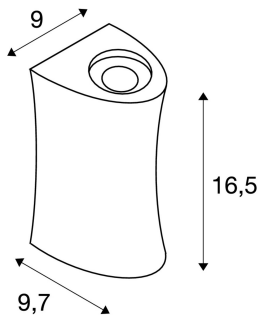

PLASTRA

wall light, LED, 3000K, up/down, steel /white plaster, max. 35W

With the PLASTRA LED plaster light, you have a highly-individual wall light with a puristic design. The surface-mounted wall light comes fitted with a warm-white 240V LED and is ready for direct connection to the 230V mains supply. The sandpaper included as part of the delivery is used to clean the surfaces. The light can be individually customised with paint, wallpaper and stickers.

TECHNICAL DATA

Item no.:	1001271
Lamps included	0
Number of different light outlets	2
Primary nominal voltage	220-240V ~50/60Hz mA/V
Secondary power / secondary voltage	700 mA/V
Width	9.0 cm
Height	16.5 cm
Depth	9.7 cm
Net weight	1.011 kg
Gross weight	1.186 kg
IP Code	IP 20
Safety class	I
Assembly	Surface
Assembly details	Wall
Wattage	6.6 W
Lumen	250 lm
Colour temperature	3000 Kelvin
Beam angle	60 °
Color	white
CRI	>80
Binning	6
LXXBXX data	70/50

Service life	30000 h
BIG WHITE Page	174

Notes
