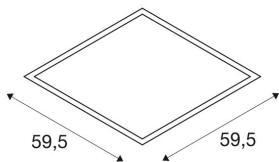

TECHNICAL DATA

Item no.:	1001443
Secondary power / secondary voltage	10001050 mA/V
Length	59.5 cm
Width	59.5 cm
Height	1.3 cm
Installation depth	5.0 cm
Net weight	3.7 kg
Gross weight	3.959 kg
IP Code	IP 20
Safety class	III
Assembly	Recessed
Assembly details	Ceiling, Ceiling with Acc.
Wattage	35.0 W
Lumen	3700 lm
Colour temperature	3000 Kelvin
Beam angle	90 °
Color	white
CRI	>80
UGR ?	19.0000
Binning	6
LXXBXX data	70/50
Service life	30000 h