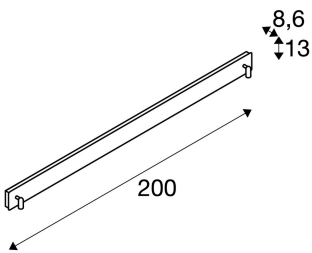

## NAPIA TWIN WL

LED Indoor surface-mounted wall light, white, 3000K

The NAPIA TWIN wall profile luminaire consists of an LED cornice that gives off atmospheric, indirect lighting. In addition, the NAPIA TWIN has two separately switchable LED spots which, thanks to their tilt range, can be adjusted to the desired position. With a 32° beam angle, the spots provide an ideal focussed reading light. Thanks to the pre-installed LED driver, the NAPIA TWIN is suitable for direct connection to the 230V mains supply.

## TECHNICAL DATA

Item no.:	1001822
Lamps included	0
Number of different light outlets	3
Primary nominal voltage	220-240V ~50/60Hz mA/V
Vertical tilting range	90 °
Horizontal rotation range	350 °
Width	200.0 cm
Height	13.0 cm
Depth	8.6 cm
Net weight	5.213 kg
Gross weight	5.957 kg
IP Code	IP 20
Safety class	I
Assembly	Surface
Assembly details	Wall
Wattage	21.0 W
Lumen	565 lm
Colour temperature	3000 Kelvin
Beam angle	32 °
Color	white
CRI	>80
Binning	6