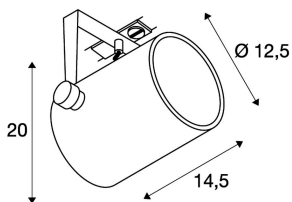

## EURO SPOT TRACK

black, QPAR111 75W, incl. 1-circuit adapter

Rotating and swivelling EURO SPOT TRACK 240V LED spotlight, with a compact design, with a suitable adapter for the 1-circuit 240V track system. The LED light source is installed in the cylindrical lamp head in the factory. The spotlight, which is available with several housing colours and beam angles, has a high light output thanks to its simple and timeless appearance.

## TECHNICAL DATA

Item no.:	1001860
Socket	GU10
Lamp	QPAR111
Number of sockets	1
Lamps included	0
Primary nominal voltage	230V ~50Hz mA/V
Tilt range	90 °
Horizontal rotation range	350 °
Length	14.5 cm
Height	21.0 cm
Diameter	12.5 cm
Net weight	0.819 kg
Gross weight	1.0 kg
IP Code	IP 20
Safety class	I
Assembly	Surface
Assembly details	Track Ceiling
Wattage	75.0 W
Color	black
BIG WHITE Page	393