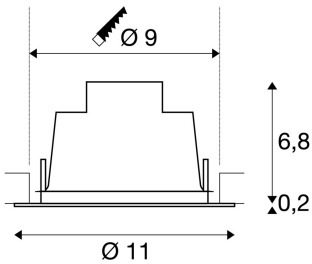

RILO DL

LED indoor recessed ceiling light, white/chrome,
3000/4000K, 5.5W

RILO series LED recessed ceiling lights impress with their innovative technology. The light colour can be adjusted via a switch during installation, and the UGR value is less than 19 and the CRI is greater than 90! The luminaire, which is available with a white housing, is connected directly to the 230V mains voltage supply.

TECHNICAL DATA

Item no.:	1001973
Primary nominal voltage	220-240V ~50/60Hz mA/V
Secondary power / secondary voltage	75 mA/V
Height	7.0 cm
Diameter	11.0 cm
Installation diameter	9.0 cm
Installation depth	8.0 cm
Net weight	0.175 kg
Gross weight	0.276 kg
IP Code	IP 20
Safety class	I
Assembly	Recessed
Assembly details	Ceiling
Wattage	6.0 W
Lumen	400 lm
Beam angle	60 °
Color	white
CRI	>90
UGR ?	19.0000
Binning	4
LXXBXX data	70/50
Service life	25000 h