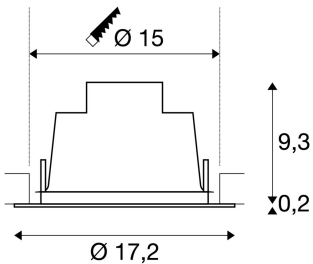

RILO DL

LED indoor recessed ceiling light, white/chrome, 3000/4000K, 18W

RILO series LED recessed ceiling lights impress with their innovative technology. The light colour can be adjusted via a switch during installation, and the UGR value is less than 19 and the CRI is greater than 90! The luminaire, which is available with a white housing, is connected directly to the 230V mains voltage supply.

TECHNICAL DATA

| | |
|-------------------------------------|------------------------|
| Item no.: | 1001975 |
| Primary nominal voltage | 220-240V ~50/60Hz mA/V |
| Secondary power / secondary voltage | 250 mA/V |
| Height | 9.5 cm |
| Diameter | 17.2 cm |
| Installation diameter | 15.0 cm |
| Installation depth | 10.0 cm |
| Net weight | 0.372 kg |
| Gross weight | 0.559 kg |
| IP Code | IP 20 |
| Safety class | I |
| Assembly | Recessed |
| Assembly details | Ceiling |
| Wattage | 18.0 W |
| Lumen | 1300 lm |
| Beam angle | 60 ° |
| Color | white |
| CRI | >90 |
| UGR ? | 19.0000 |
| Binning | 4 |
| LXXBXX data | 70/50 |
| Service life | 25000 h |