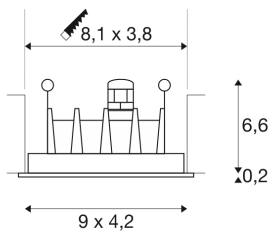

## TECHNICAL DATA

Item no.:	1002107
Number of different light outlets	1
Secondary power / secondary voltage	700 mA/V
Length	9.0 cm
Width	4.2 cm
Height	6.8 cm
Installation length	8.1 cm
Installation width	3.8 cm
Installation depth	10.0 cm
Net weight	0.204 kg
Gross weight	0.258 kg
IP Code	IP 20
Safety class	III
Assembly	Recessed
Assembly details	Ceiling
Wattage	4.28 W
Lumen	280 lm
Colour temperature	3000 Kelvin
Beam angle	45 °
Color	black
CRI	>80
UGR ?	19.0000