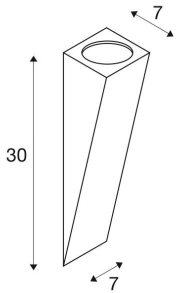

ALTRA DICE WL

indoor surface-mounted wall light, QPAR51, black

In keeping with the cube-shaped design of the ALTRA DICE WL-2 series, we offer our surface-mounted wall light ALTRA DICE WL-2 made from aluminium and steel. Besides glare-free lighting properties, this wall-mounted spot for 240V halogen lamps with GU10 socket is supplied ready for direct connection to 230V mains supply. ALTRA DICE WL-2 is available with either a white, black or silver-grey housing.

TECHNICAL DATA

Item no.:	1002213
Socket	GU10
Lamp	QPAR51
Number of sockets	1
Lamps included	0
Primary nominal voltage	220-240V ~50/60Hz mA/V
Width	7.0 cm
Height	30.0 cm
Depth	7.0 cm
Net weight	0.588 kg
Gross weight	0.742 kg
IP Code	IP 20
Safety class	I
Assembly	Surface
Assembly details	Wall
Wattage	50.0 W
Color	black
Maximum ambient temperature	25 °C
BIG WHITE Page	185