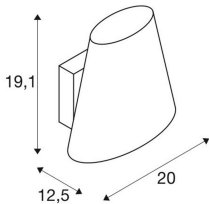

COUPA QT14

Indoor LED recessed wall light, chrome, frosted glass

The COUPA WL wall light impresses with a successful combination of chrome-plated steel and glass elements. As an extension to the COUPA FLEXLED, it provides the perfect solution for demanding installations. Equipped with a G9 socket, the luminaire is suitable for connecting directly to the 230V mains power supply.

TECHNICAL DATA

Item no.:	1002859
Socket	G9
Lamp	QT14
Number of sockets	1
Lamps included	0
Primary nominal voltage	220-240V ~50/60Hz mA/V
Length	20.0 cm
Width	12.5 cm
Height	19.1 cm
Net weight	1.29 kg
Gross weight	1.668 kg
IP Code	IP 20
Safety class	I
Assembly	Surface
Assembly details	Wall
Wattage	42.0 W
Color	chrome
BIG WHITE Page	197