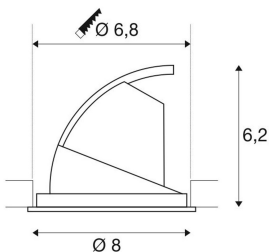

## GIMBLE IN 68

Indoor LED recessed ceiling light, white, 3000K

The Premium LED installed in the GIMBLE IN 68 recessed ceiling light gives off a particularly warm light. Of course, the light outlet of this recessed ceiling light is tiltable. With a CRI value of greater than or equal to 90, the GIMBLE IN 68 is ideal for true-colour lighting of rooms. This should be your choice of recessed ceiling light if colour rendering is very important to you. This recessed ceiling light is sustainable and low-maintenance thanks to the anticipated service life of 30,000 hours.

## TECHNICAL DATA

Item no.:	1002879
Lamps included	0
Secondary power / secondary voltage	350 mA/V
Vertical tilting range	45 °
Horizontal rotation range	350 °
Height	6.2 cm
Diameter	8.0 cm
Installation diameter	6.8 cm
Installation depth	6.0 cm
Net weight	0.12 kg
Gross weight	0.219 kg
IP Code	IP 20
Safety class	III
Assembly	Recessed
Assembly details	Ceiling
Wattage	6.0 W
Lumen	520 lm
Colour temperature	3000 Kelvin
Beam angle	36 °
Color	white
CRI	>90
Binning	3