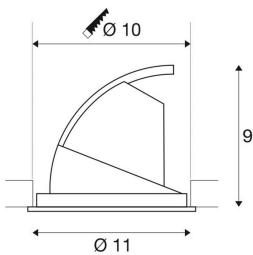

GIMBLE IN 100

Indoor LED recessed ceiling light, white, 3000K

The Premium LED installed in the GIMBLE IN 100 recessed ceiling light gives off a particularly warm light. Of course, the light outlet of this recessed ceiling light is tilt-able. With a CRI value of greater than or equal to 90, the GIMBLE IN 100 is ideal for true-colour lighting of rooms. This should be your choice of recessed ceiling light if colour rendering is very important to you. This recessed ceiling light is sustainable and low-maintenance thanks to the anticipated service life of 30,000 hours.

TECHNICAL DATA

Item no.:	1002880
Lamps included	0
Secondary power / secondary voltage	350 mA/V
Vertical tilting range	45 °
Horizontal rotation range	350 °
Height	9.0 cm
Diameter	11.0 cm
Installation diameter	10.0 cm
Installation depth	9.0 cm
Net weight	0.23 kg
Gross weight	0.372 kg
IP Code	IP 20
Safety class	III
Assembly	Recessed
Assembly details	Ceiling
Wattage	13.0 W
Lumen	990 lm
Colour temperature	3000 Kelvin
Beam angle	36 °
Color	white
CRI	>90
Binning	3