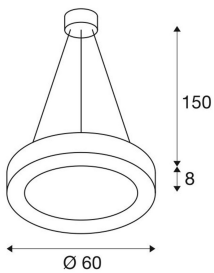

MEDO RING 60 DALI

Indoor LED pendant, white, 3000K

As well as having an appealing design, the modern MEDO RING impresses with efficient and powerful LED modules that are also dimmable. The aluminium frame is fitted with an acrylic glass cover which provides bright and uniform illumination. Its 1.5 metre pendant length makes it ideal for rooms with high ceilings. The built-in LED driver makes direct connection to a 120V to 240V mains supply possible.

TECHNICAL DATA

Item no.:	1002891
Number of different light outlets	1
Primary nominal voltage	220-240V ~50/60Hz mA/V
Secondary power / secondary voltage	700 mA/V
Pendant length	150.0 cm
Height	8.0 cm
Diameter	60.0 cm
Net weight	4.968 kg
Gross weight	6.223 kg
IP Code	IP 20
Safety class	I
Assembly	Surface
Assembly details	Ceiling
Dimmable	Ja
Dimming technology	DALI
Wattage	33.8 W
Lumen	2095 lm
Colour temperature	3000 Kelvin
Beam angle	105 °
Color	white
CRI	>80
UGR ?	22.0000