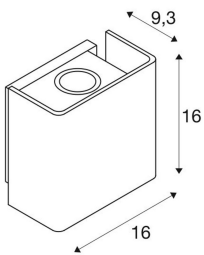

## MANA OUT

Outdoor recessed wall light, anthracite, 3000K, IP65, dimmable

The elegant up/down MANA OUT WL wall light has an aluminium structure and is equipped with warm-white high-performance LEDs. Because of the built-in LED driver, the electrical connection of the luminaire, which is available in rust and anthracite, is made directly to a 230V mains power supply. This luminaire contains built-in LED lamps.

## TECHNICAL DATA

Item no.:	1002900
Primary nominal voltage	220-240V ~50/60Hz mA/V
Length	16.0 cm
Width	16.0 cm
Height	9.3 cm
Net weight	1.456 kg
Gross weight	1.871 kg
IP Code	IP 65
Safety class	I
Impact resistance class	IK02
Impact resistance	0,20000000000000001 Joule
Assembly	Surface
Assembly details	Wall
Wattage	12.0 W
Lumen	650 lm
Colour temperature	3000 Kelvin
Beam angle	60 °
Color	anthracite
CRI	>80
Binning	6
LXXBXX data	70/50
Service life	30000 h