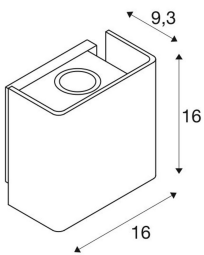

MANA OUT

Outdoor recessed wall light, rust, 3000K, IP65, dimmable

The elegant up/down MANA OUT WL wall light has an aluminium structure and is equipped with warm-white high-performance LEDs. Because of the built-in LED driver, the electrical connection of the luminaire, which is available in rust and anthracite, is made directly to a 230V mains power supply. This luminaire contains built-in LED lamps.

TECHNICAL DATA

Item no.:	1002902
Primary nominal voltage	220-240V ~50/60Hz mA/V
Length	16.0 cm
Width	16.0 cm
Height	9.3 cm
Net weight	2.302 kg
Gross weight	2.958 kg
IP Code	IP 65
Safety class	I
Impact resistance class	IK02
Impact resistance	0,20000000000000001 Joule
Assembly	Surface
Assembly details	Wall
Wattage	12.0 W
Lumen	650 lm
Colour temperature	3000 Kelvin
Beam angle	60 °
Color	rust
CRI	>80
Binning	6
LXXBXX data	70/50
Service life	30000 h