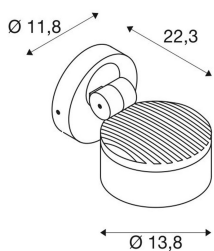

TECHNICAL DATA

Item no.:	1002903
Primary nominal voltage	220-240V ~50/60Hz mA/V
Secondary power / secondary voltage	350 mA/V
Vertical tilting range	105 °
Horizontal rotation range	340 °
Height	22.3 cm
Diameter	13.8 cm
Net weight	1.212 kg
Gross weight	1.427 kg
IP Code	IP 65
Safety class	I
Impact resistance class	IK02
Impact resistance	0,200000000000000001 Joule
Assembly	Surface
Assembly details	Wall
Dimmable	Ja
Dimming technology	trailing edge
Number of through-wires	20
Wattage	14.5 W
Lumen	1000 lm
Beam angle	95 °
Color	anthracite

CRI	>80
Binning	6
LXXBXX data	70/50
Service life	36000 h
Ambient temperature	25 °C
BIG WHITE Page	689

Notes
