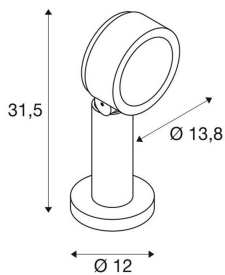

ESKINA Pole

Outdoor floor stand, anthracite, 3000/4000K, IP65, dimmable

A new family in the SLV lighting world! We are providing you with an integrated outdoor lighting solution with the ESKINA family. Regardless of whether it is a floor stand, a wall and ceiling light or a display fitting. You will find the right light for any application. All of the luminaires can be operated with 3000 K or 4000 K. Versions with motion sensors are also available.

TECHNICAL DATA

Item no.:	1002906
Primary nominal voltage	220-240V ~50/60Hz mA/V
Secondary power / secondary voltage	350 mA/V
Vertical tilting range	105 °
Horizontal rotation range	340 °
Height	31.5 cm
Diameter	13.8 cm
Net weight	1.3 kg
Gross weight	1.391 kg
IP Code	IP 65
Safety class	I
Impact resistance class	IK04
Impact resistance	0,5 Joule
Assembly	Surface
Assembly details	Ground
Dimmable	Ja
Dimming technology	trailing edge
Wattage	14.5 W
Lumen	1000 lm
Beam angle	95 °
Color	anthracite
CRI	>80

Accessories

230060	EARTH SPIKE , for VAP SLIM 30/60/90, VAP, BERRA and SITRA, galvanised steel
--------	---

Binning	6
LXXBXX data	70/50
Service life	36000 h
Ambient temperature	25 °C
BIG WHITE Page	577

Notes
