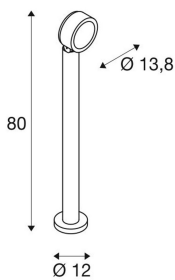

ESKINA Pole

Outdoor floor stand, anthracite, 3000/4000K, IP65, dimmable

A new family in the SLV lighting world! We are providing you with an integrated outdoor lighting solution with the ESKINA family. Regardless of whether it is a floor stand, a wall and ceiling light or a display fitting. You will find the right light for any application. All of the luminaires can be operated with 3000 K or 4000 K. Versions with motion sensors are also available.

TECHNICAL DATA

Item no.:	1002907
Primary nominal voltage	220-240V ~50/60Hz mA/V
Secondary power / secondary voltage	350 mA/V
Vertical tilting range	105 °
Horizontal rotation range	340 °
Height	80.0 cm
Diameter	13.8 cm
Net weight	1.89 kg
Gross weight	2.022 kg
IP Code	IP 65
Safety class	I
Impact resistance class	IK02
Impact resistance	0,200000000000000001 Joule
Assembly	Surface
Assembly details	Ground
Dimmable	Ja
Dimming technology	trailing edge
Wattage	14.5 W
Lumen	1000 lm
Beam angle	95 °
Color	anthracite
CRI	>80

Accessories

230060	EARTH SPIKE , for VAP SLIM 30/60/90, VAP, BERRA and SITRA, galvanised steel
--------	---

Binning	6
LXXBXX data	70/50
Service life	36000 h
Ambient temperature	25 °C
BIG WHITE Page	577

Notes
