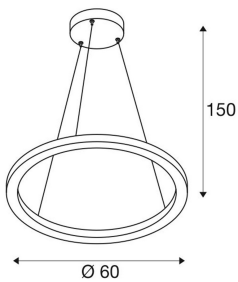

## TECHNICAL DATA

Item no.:	1002910
Primary nominal voltage	220-240V ~50/60Hz mA/V
Secondary power / secondary voltage	600 mA/V
Pendant length	150.0 cm
Height	3.0 cm
Diameter	60.0 cm
Net weight	1.821 kg
Gross weight	3.557 kg
IP Code	IP 20
Safety class	I
Assembly	Surface
Assembly details	Ceiling
Dimmable	Ja
Dimming technology	DALI
Wattage	25.0 W
Lumen	1500 lm
Color	white
CRI	>80
Binning	3
LXXBXX data	70/50
Service life	30000 h
Minimum ambient temperature	-20 °C