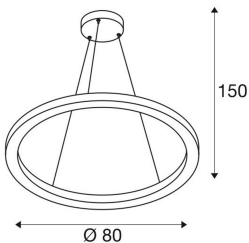

TECHNICAL DATA

| | |
|-------------------------------------|------------------------|
| Item no.: | 1002911 |
| Primary nominal voltage | 220-240V ~50/60Hz mA/V |
| Secondary power / secondary voltage | 800 mA/V |
| Pendant length | 150.0 cm |
| Height | 3.0 cm |
| Diameter | 80.0 cm |
| Net weight | 2.05 kg |
| Gross weight | 4.748 kg |
| IP Code | IP 20 |
| Safety class | I |
| Assembly | Surface |
| Assembly details | Ceiling |
| Dimmable | Ja |
| Dimming technology | DALI |
| Wattage | 35.0 W |
| Lumen | 2200 lm |
| Color | black |
| CRI | >80 |
| Binning | 3 |
| LXXBXX data | 70/50 |
| Service life | 30000 h |
| Minimum ambient temperature | -20 °C |