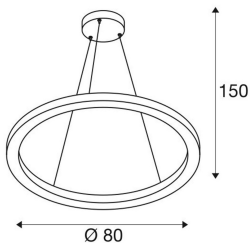

TECHNICAL DATA

Item no.:	1002912
Primary nominal voltage	220-240V ~50/60Hz mA/V
Secondary power / secondary voltage	800 mA/V
Pendant length	150.0 cm
Height	3.0 cm
Diameter	80.0 cm
Net weight	2.064 kg
Gross weight	4.716 kg
IP Code	IP 20
Safety class	I
Assembly	Surface
Assembly details	Ceiling
Dimmable	Ja
Dimming technology	DALI
Wattage	35.0 W
Lumen	2200 lm
Color	white
CRI	>80
Binning	3
LXXBXX data	70/50
Service life	30000 h
Minimum ambient temperature	-20 °C