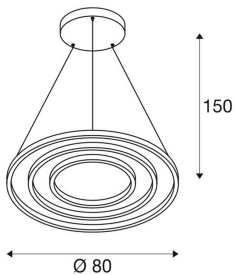

TECHNICAL DATA

Item no.:	1002913
Primary nominal voltage	220-240V ~50/60Hz mA/V
Secondary power / secondary voltage	1700 mA/V
Pendant length	150.0 cm
Height	3.0 cm
Diameter	80.0 cm
Net weight	4.138 kg
Gross weight	4.428 kg
IP Code	IP 20
Safety class	I
Assembly	Surface
Assembly details	Ceiling
Dimmable	Ja
Dimming technology	DALI
Wattage	65.0 W
Lumen	4200 lm
Color	black
CRI	>80
Binning	3
LXXBXX data	70/50
Service life	30000 h
Minimum ambient temperature	-25 °C