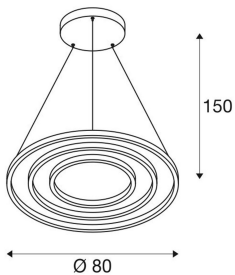

## TECHNICAL DATA

Item no.:	1002914
Primary nominal voltage	220-240V ~50/60Hz mA/V
Secondary power / secondary voltage	1700 mA/V
Pendant length	150.0 cm
Height	3.0 cm
Diameter	80.0 cm
Net weight	4.503 kg
Gross weight	7.313 kg
IP Code	IP 20
Safety class	I
Assembly	Surface
Assembly details	Ceiling
Dimmable	Ja
Dimming technology	DALI
Wattage	65.0 W
Lumen	4200 lm
Color	white
CRI	>80
Binning	3
LXXBXX data	70/50
Service life	30000 h
Minimum ambient temperature	-25 °C