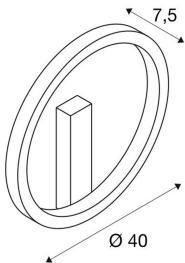

TECHNICAL DATA

Item no.:	1002917
Primary nominal voltage	220-240V ~50/60Hz mA/V
Secondary power / secondary voltage	350 mA/V
Diameter	40.0 cm
Depth	7.5 cm
Net weight	1.151 kg
Gross weight	2.125 kg
IP Code	IP 20
Safety class	I
Assembly	Surface
Assembly details	Ceiling,Wall
Dimmable	Ja
Dimming technology	DALI
Wattage	14.0 W
Lumen	770 lm
Color	white
CRI	>80
Binning	3
LXXBXX data	70/50
Service life	30000 h
Minimum ambient temperature	-20 °C
Maximum ambient temperature	50 °C

BIG WHITE Page	140
----------------	-----

Notes
