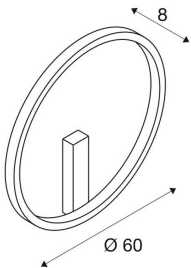

TECHNICAL DATA

Item no.:	1002918
Primary nominal voltage	220-240V ~50/60Hz mA/V
Secondary power / secondary voltage	600 mA/V
Diameter	60.0 cm
Depth	8.0 cm
Net weight	1.595 kg
Gross weight	3.313 kg
IP Code	IP 20
Safety class	I
Assembly	Surface
Assembly details	Ceiling,Wall
Dimmable	Ja
Dimming technology	DALI
Wattage	25.0 W
Lumen	1500 lm
Color	black
CRI	>80
Binning	3
LXXBXX data	70/50
Service life	30000 h
Minimum ambient temperature	-20 °C
Maximum ambient temperature	50 °C