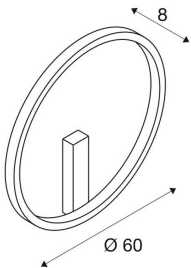

TECHNICAL DATA

Item no.:	1002919
Primary nominal voltage	220-240V ~50/60Hz mA/V
Secondary power / secondary voltage	600 mA/V
Diameter	60.0 cm
Depth	8.0 cm
Net weight	1.68 kg
Gross weight	3.307 kg
IP Code	IP 20
Safety class	I
Assembly	Surface
Assembly details	Ceiling,Wall
Dimmable	Ja
Dimming technology	DALI
Wattage	25.0 W
Lumen	1500 lm
Color	white
CRI	>80
Binning	3
LXXBXX data	70/50
Service life	30000 h
Minimum ambient temperature	-20 °C
Maximum ambient temperature	50 °C

BIG WHITE Page	140
----------------	-----

Notes
