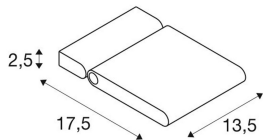

TECHNICAL DATA

Item no.:	1002920
Primary nominal voltage	220-240V ~50/60Hz mA/V
Secondary power / secondary voltage	160 mA/V
Vertical tilting range	180 °
Horizontal rotation range	340 °
Length	17.5 cm
Width	13.5 cm
Height	2.5 cm
Net weight	0.555 kg
Gross weight	0.618 kg
IP Code	IP 20
Safety class	I
Assembly	Surface
Assembly details	Wall
Wattage	24.0 W
Lumen	2450 lm
Colour temperature	3000 Kelvin
Beam angle	120 °
Color	black
CRI	>80
Binning	6
LXXBXX data	70/50