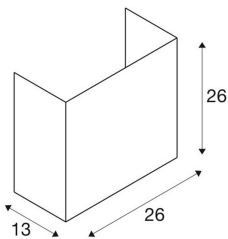

ACCANTO SQUARE E27

Indoor surface-mounted wall light black

Stylishly manufactured steel and textile elements give the ACCANTO wall light its unmistakable charm. The textile lampshade with the rectangular design, which is available in white or black, ensures that the lamp which is used has homogeneous lighting attributes. We give you the choice thanks to the installed E27 lamp socket. Regardless of whether you want to use an LED lamp, an energy-saving lamp, or a normal commercial incandescent lamp. The wall light is supplied ready for connection to a 230V mains power supply.

TECHNICAL DATA

Item no.:	1002942
Socket	E27
Number of sockets	1
Primary nominal voltage	220-240V ~50/60Hz mA/V
Length	26.0 cm
Height	26.0 cm
Depth	13.0 cm
Net weight	0.693 kg
Gross weight	1.132 kg
IP Code	IP 20
Safety class	I
Assembly	Surface
Assembly details	Wall
Wattage	40.0 W
Color	black
Maximum ambient temperature	40 °C
BIG WHITE Page	195