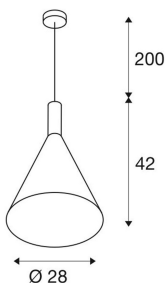

PHELIA 280 E27

Indoor pendant, black/gold

The conical shaped PHELIA high-voltage pendant offers an abundance of variations. The black and gold luminaire features a round ceiling plate. With its built-in E27 socket, the luminaire is suitable for both LED lamps and energy-saving lamps. The luminaire has a pendant length of 200 cm.

TECHNICAL DATA

Item no.:	1002950
Socket	E27
Number of sockets	1
Lamps included	0
Primary nominal voltage	220-240V ~50/60Hz mA/V
Pendant length	200.0 cm
Height	42.0 cm
Diameter	28.0 cm
Net weight	0.903 kg
Gross weight	1.515 kg
IP Code	IP 20
Safety class	I
Assembly	Surface
Assembly details	Ceiling
Wattage	23.0 W
Color	gold
Maximum ambient temperature	35 °C
BIG WHITE Page	57