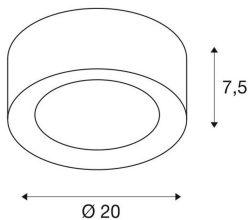

## FERA 25 CL DALI

### TECHNICAL DATA

Item no.:	1002967
Number of different light outlets	1
Primary nominal voltage	220-240V ~50/60Hz mA/V
Secondary power / secondary voltage	500 mA/V
Height	7.5 cm
Diameter	20.0 cm
Net weight	0.807 kg
Gross weight	1.136 kg
IP Code	IP 20
Safety class	I
Assembly	Surface
Assembly details	Ceiling
Dimmable	Ja
Dimming technology	DALI
Wattage	19.5 W
Lumen	1650 lm
Beam angle	90 °
Color	white
CRI	>80
Binning	3
LXXBXX data	70/50
Service life	30000 h