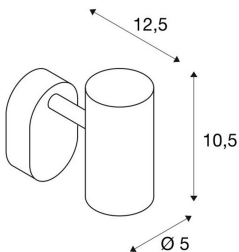

NOBLO I

Indoor LED surface-mounted ceiling light 2700K white

NOBLO rotating and tilting LED spotlight for surface mounting on walls and ceilings. The luminaire impresses with its slim design and is therefore ideal for modern lighting concepts. The luminaire is made from aluminium and equipped with a Premium LED module. The luminaire is available in three housing colours with two or three light outlets.

TECHNICAL DATA

Item no.:	1002970
Primary nominal voltage	220-240V ~50/60Hz mA/V
Secondary power / secondary voltage	350 mA/V
Vertical tilting range	90 °
Horizontal rotation range	350 °
Length	9.0 cm
Width	10.5 cm
Height	12.7 cm
Net weight	0.323 kg
Gross weight	0.411 kg
IP Code	IP 20
Safety class	I
Assembly	Surface
Assembly details	Ceiling, Wall
Wattage	8.0 W
Lumen	600 lm
Colour temperature	2700 Kelvin
Beam angle	36 °
Color	white
CRI	>80
Binning	6
LXXBXX data	70/50

Service life	30000 h
BIG WHITE Page	297

Notes
