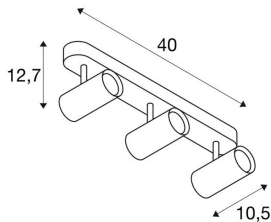

NOBLO III

Indoor LED surface-mounted ceiling light 2700K white

NOBLO rotating and tilting LED spotlight for surface mounting on walls and ceilings. The luminaire impresses with its slim design and is therefore ideal for modern lighting concepts. The luminaire is made from aluminium and equipped with a Premium LED module. The luminaire is available in three housing colours with two or three light outlets.

TECHNICAL DATA

Item no.:	1002977
Primary nominal voltage	220-240V ~50/60Hz mA/V
Secondary power / secondary voltage	350 mA/V
Vertical tilting range	90 °
Horizontal rotation range	350 °
Length	40.0 cm
Width	10.5 cm
Height	12.7 cm
Net weight	1.028 kg
Gross weight	1.366 kg
IP Code	IP 20
Safety class	I
Assembly	Surface
Assembly details	Ceiling, Wall
Wattage	24.0 W
Lumen	1800 lm
Colour temperature	2700 Kelvin
Beam angle	36 °
Color	white
CRI	>80
Binning	6
LXXBXX data	70/50