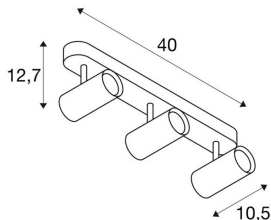

## NOBLO III

Indoor LED surface-mounted ceiling light 2700K silver

NOBLO rotating and tilting LED spotlight for surface mounting on walls and ceilings. The luminaire impresses with its slim design and is therefore ideal for modern lighting concepts. The luminaire is made from aluminium and equipped with a Premium LED module. The luminaire is available in three housing colours with two or three light outlets.

## TECHNICAL DATA

Item no.:	1002978
Primary nominal voltage	220-240V ~50/60Hz mA/V
Secondary power / secondary voltage	350 mA/V
Vertical tilting range	90 °
Horizontal rotation range	350 °
Length	40.0 cm
Width	10.5 cm
Height	12.7 cm
Net weight	1.02 kg
Gross weight	1.357 kg
IP Code	IP 20
Safety class	I
Assembly	Surface
Assembly details	Ceiling, Wall
Wattage	24.0 W
Lumen	1800 lm
Colour temperature	2700 Kelvin
Beam angle	36 °
Color	silver
CRI	>80
Binning	6
LXXBXX data	70/50