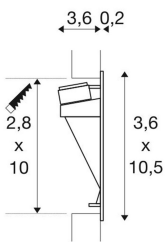

NOTAPO I

Indoor recessed wall light 3000K white

Aluminium recessed wall light NOTAPO I WL. The invisibly installed LED emits its light indirectly onto the surface to be illuminated. This makes glare-free illumination of walkways and staircases possible, for example. The NOTAPO I recessed fitting is available with a white housing. An installation frame and a mounting box for installation in masonry are optionally available. This luminaire contains built-in LED lamps.

TECHNICAL DATA

Item no.:	1002979
Secondary power / secondary voltage	700 mA/V
Width	3.6 cm
Height	10.5 cm
Depth	3.8 cm
Installation length	10.0 cm
Installation width	2.8 cm
Installation depth	5.0 cm
Net weight	0.077 kg
Gross weight	0.118 kg
IP Code	IP 20
Safety class	III
Assembly	Recessed
Assembly details	Wall, Wall with Acc.
Wattage	2.2 W
Lumen	6 lm
Colour temperature	3000 Kelvin
Color	white
CRI	>90
Binning	6
LXXBXX data	70/50
Service life	35000 h