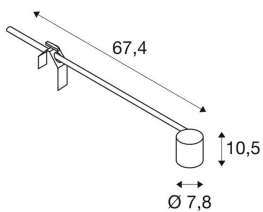

SPOT DISPLAY E27

Indoor display fitting white

E27 SPOT rotating and tilting 240V display spotlight. The luminaire made of aluminium is suitable for halogen and LED bulbs thanks to the incorporated E27 socket.

TECHNICAL DATA

Item no.:	1002986
Socket	E27
Lamp	LED E27
Number of sockets	1
Lamps included	0
Primary nominal voltage	220-240V ~50/60Hz mA/V
Length	67.4 cm
Width	7.8 cm
Height	10.5 cm
Net weight	0.803 kg
Gross weight	1.098 kg
IP Code	IP 20
Safety class	I
Impact resistance class	IK03
Impact resistance	0,3499999999999998 Joule
Assembly	Mobile
Wattage	18.5 W
Color	white
BIG WHITE Page	225