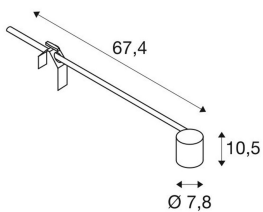

## SPOT DISPLAY E27

### Indoor display fitting grey

E27 SPOT rotating and tilting 240V display spotlight. The luminaire made of aluminium is suitable for halogen and LED bulbs thanks to the incorporated E27 socket.

## TECHNICAL DATA

Item no.:	1002987
Socket	E27
Lamp	LED E27
Number of sockets	1
Lamps included	0
Primary nominal voltage	220-240V ~50/60Hz mA/V
Length	67.4 cm
Width	7.8 cm
Height	10.5 cm
Net weight	0.792 kg
Gross weight	1.088 kg
IP Code	IP 20
Safety class	I
Impact resistance class	IK03
Impact resistance	0,3499999999999998 Joule
Assembly	Mobile
Wattage	18.5 W
Color	grey
BIG WHITE Page	225