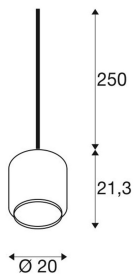

PANTILO 20

Indoor pendant E27 copper

The cylindrical pendant PANTILO 20 has a maximum pendant length of 250 centimetres. PANTILO 20 has a cylindrical shade made from chrome-plated glass which can be combined into a lighting group by means of individual configuration.

TECHNICAL DATA

Item no.:	1003005
Socket	E27
Number of sockets	1
Lamps included	0
Primary nominal voltage	200-240V ~50/60Hz mA/V
Pendant length	250.0 cm
Height	21.3 cm
Diameter	20.0 cm
Net weight	1.282 kg
Gross weight	1.848 kg
IP Code	IP 20
Safety class	II
Assembly details	Ceiling with Acc.
Wattage	15.0 W
Color	copper
BIG WHITE Page	79