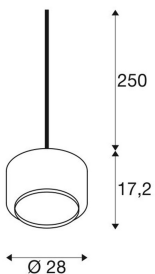

## PANTILO 28

### Indoor pendant E27 copper

The cylindrical pendant PANTILO 28 has a maximum pendant length of 250 centimetres. PANTILO 28 has a cylindrical shade made from chrome-plated glass which can be combined into a lighting group by means of individual configuration.

## TECHNICAL DATA

Item no.:	1003007
Socket	E27
Number of sockets	1
Lamps included	0
Primary nominal voltage	200-240V ~50/60Hz mA/V
Pendant length	250.0 cm
Height	17.2 cm
Diameter	28.0 cm
Net weight	1.258 kg
Gross weight	1.966 kg
IP Code	IP 20
Safety class	II
Assembly details	Ceiling with Acc.
Wattage	15.0 W
Color	copper
BIG WHITE Page	79