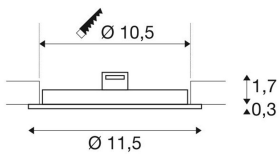

SENSER 12

Indoor LED recessed ceiling light round white 3000K

The SENSER recessed fitting made from aluminium is available in white and silver-grey, and with a round or square shade. The rigid Premium LED insert produces homogeneous base illumination over a wide area thanks to its extensive beam angle. If you are looking for a recessed ceiling light with a shallow installation depth, SENSER is just the job.

TECHNICAL DATA

Item no.:	1003008
Secondary power / secondary voltage	200 mA/V
Height	2.0 cm
Diameter	11.5 cm
Installation diameter	10.5 cm
Installation depth	3.0 cm
Net weight	0.106 kg
Gross weight	0.139 kg
IP Code	IP 20
Safety class	III
Impact resistance class	IK02
Impact resistance	0,200000000000000001 Joule
Assembly	Recessed
Assembly details	Ceiling
Wattage	6.0 W
Lumen	470 lm
Colour temperature	3000 Kelvin
Color	white
CRI	>80
Binning	6
LXXBXX data	70/50
Service life	48000 h

Ambient temperature	25 °C
BIG WHITE Page	510

Accessories

1003254	LED driver , 5 - 8.4W 200mA
---------	-----------------------------

Notes
