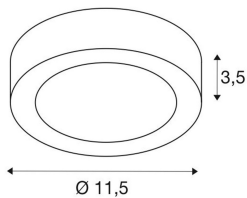

SENSER 12

Indoor LED surface-mounted ceiling light round white 3000K

The flat SENSER wall and ceiling light made from aluminium is available in white and silver-grey, in a round or square version. The rigid Premium LED insert produces homogeneous base illumination over a wide area thanks to its extensive beam angle.

TECHNICAL DATA

Item no.:	1003014
Primary nominal voltage	220-240V ~50/60Hz mA/V
Secondary power / secondary voltage	200 mA/V
Height	3.5 cm
Diameter	11.5 cm
Net weight	0.264 kg
Gross weight	0.303 kg
IP Code	IP 20
Safety class	I
Impact resistance class	IK02
Impact resistance	0,200000000000000001 Joule
Assembly	Surface
Assembly details	Ceiling,Wall
Dimmable	Ja
Dimming technology	trailing edge
Wattage	8.2 W
Lumen	480 lm
Colour temperature	3000 Kelvin
Color	white
CRI	>80
Binning	6
LXXBXX data	70/50

Service life	48000 h
Ambient temperature	25 °C
BIG WHITE Page	325

Notes
