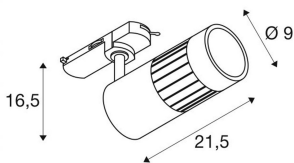

## 3~ STRUCTEC DALI 3-circuit system luminaire black 3000K 36° incl. 3-circuit adapter

The STRUCTEC spot, which is available in several housing and light colours, comes with a suitable adapter for the 3-circuit 240V track system, and is equipped with a high-performance COB LED Module. The spot is also very suitable for professional applications thanks to the built-in DALI components. The spot is therefore a modern light solution for a wide range of lighting concepts.

### TECHNICAL DATA

Item no.:	1003024
Primary nominal voltage	220-240V ~50/60Hz mA/V
Secondary power / secondary voltage	700 mA/V
Vertical tilting range	90 °
Horizontal rotation range	350 °
Length	21.5 cm
Height	16.5 cm
Diameter	9.0 cm
Net weight	1.31 kg
Gross weight	1.593 kg
IP Code	IP 20
Safety class	I
Assembly details	Track Ceiling
Dimmable	Ja
Dimming technology	DALI
Wattage	29.0 W
Lumen	2500 lm
Colour temperature	3000 Kelvin
Beam angle	36 °
Color	black
Binning	3
LXXBXX data	70/50

Service life	30000 h
Ambient temperature	25 °C
BIG WHITE Page	336

**Notes**

---

---

---

---

---