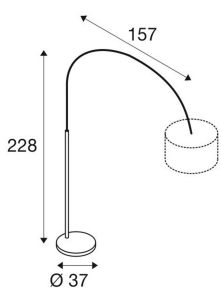

FENDA BOW BASIS E27

Indoor floor stand white

With the FENDA BOW BASIS, the iconic bow floor stand becomes a new edition with a fresh design. Thanks to the chrome-coloured bow arm anchored in a solid base plate, the luminaire bridges the one meter distance from the base to the shade. The base allows it to be combined with various shades from the FENDA series. To ensure the best illumination, the bow arm can itself be rotated by 180°. Fitted with an E27 socket, the FENDA BOW BASIS is suitable for the use of LED and energy-saving lamps. The electrical connection is made directly to the 230V mains power supply thanks to the European flat plug. There is also a foot switch in the connection lead.

TECHNICAL DATA

Item no.:	1003028
Socket	E27
Number of sockets	1
Primary nominal voltage	220-240V ~50/60Hz mA/V
Horizontal rotation range	180 °
Length	157.0 cm
Width	37.0 cm
Height	228.0 cm
Net weight	22.0 kg
Gross weight	23.54 kg
IP Code	IP 20
Safety class	II
Impact resistance class	IK03
Impact resistance	0,3499999999999998 Joule
Assembly	Mobile
Wattage	25.0 W
Color	white
BIG WHITE Page	22