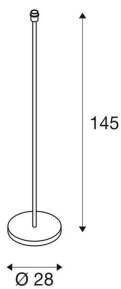

FENDA floor stand base I E27 Indoor floor stand in white without shade

We are offering a new basic design for living room lights with the FENDA floor stand. The white base makes combination with various shades from the FENDA series possible. Prepared for accommodating LED or energy-saving lamps with an E27 socket, the FENDA is ready for direct connection to the 230V mains power supply. In addition, a switch is included located in the connection lead.

TECHNICAL DATA

Item no.:	1003031
Socket	E27
Number of sockets	1
Primary nominal voltage	220-240V ~50/60Hz mA/V
Height	145.0 cm
Diameter	28.0 cm
Net weight	5.7 kg
Gross weight	6.099 kg
IP Code	IP 20
Safety class	II
Impact resistance class	IK03
Impact resistance	0,3499999999999998 Joule
Assembly	Mobile
Wattage	60.0 W
Color	white
Maximum ambient temperature	40 °C
BIG WHITE Page	18