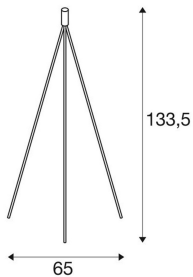

FENDA floor stand base II E27 Indoor floor stand in white without shade

The FENDA floor stand from our MIX & MATCH light system comes in white, chrome and black and makes individual combination with our FENDA lamp shades possible. With its built-in E27 socket, the luminaire is suitable for both LED lamps and energy-saving lamps.

TECHNICAL DATA

Item no.:	1003033
Socket	E27
Number of sockets	1
Lamps included	0
Primary nominal voltage	220-240V ~50/60Hz mA/V
Width	65.0 cm
Height	133.5 cm
Net weight	1.5 kg
Gross weight	1.605 kg
IP Code	IP 20
Safety class	II
Impact resistance class	IK03
Impact resistance	0,3499999999999998 Joule
Assembly	Mobile
Wattage	40.0 W
Color	white
Maximum ambient temperature	40 °C
BIG WHITE Page	20