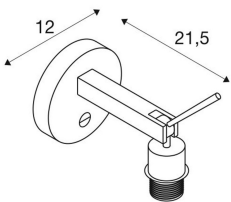

FENDA E27

Indoor surface-mounted wall light in black without shade

The FENDA Basis wall light from the FENDA Mix & Match system makes easy combination with FENDA lamp shades possible to suit the ambience, or with colour accents in the latest fashionable colours. With its built-in E27 socket, the luminaire is suitable for both LED lamps and energy-saving lamps. The FENDA Basis wall light is ready to be directly connected to 230V.

TECHNICAL DATA

Item no.:	1003034
Socket	E27
Number of sockets	1
Lamps included	0
Primary nominal voltage	220-240V ~50/60Hz mA/V
Tilt range	90 °
Horizontal rotation range	350 °
Diameter	12.0 cm
Depth	21.5 cm
Net weight	0.604 kg
Gross weight	0.822 kg
IP Code	IP 20
Safety class	I
Assembly	Surface
Assembly details	Wall, Wall with Acc.
Wattage	40.0 W
Color	black
BIG WHITE Page	193