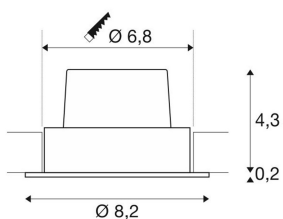

NEW TRIA 68 I CS

Indoor LED recessed ceiling light black 2700K round

You get particularly pleasant, dimmable light for your rooms thanks to the integrated Premium LED in the NEW TRIA 68 I CS recessed ceiling light. Of course, there are many usage options for the luminaire. The NEW TRIA 68 I CS is particularly suitable as a spotlight for accent lighting. With a CRI value of greater than or equal to 80, the NEW TRIA 68 I CS is very suitable for true-colour lighting of sales or office premises. The anticipated service life of 40,000 hours makes the NEW TRIA 68 I CS sustainable and low-maintenance. A convenient ceiling cut-out with a standard core bit is possible, making installation easier.

TECHNICAL DATA

Item no.:	1003065
Primary nominal voltage	220-240V ~50/60Hz mA/V
Secondary power / secondary voltage	500 mA/V
Vertical tilting range	20 °
Height	4.5 cm
Diameter	8.2 cm
Installation diameter	6.8 cm
Installation depth	5.0 cm
Net weight	0.275 kg
Gross weight	0.339 kg
IP Code	IP 20
Safety class	II
Assembly	Recessed
Assembly details	Ceiling
Wattage	11.0 W
Lumen	800 lm
Colour temperature	2700 Kelvin
Beam angle	38 °
Color	black
CRI	>80
Binning	3
LXXBXX data	70/50

Service life	40000 h
BIG WHITE Page	0

Notes
