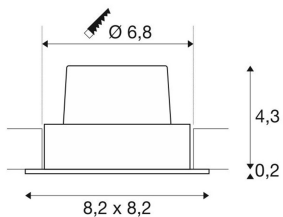

NEW TRIA 68 I CS

Indoor LED recessed ceiling light black 2700K square

The Premium LED integrated in the NEW TRIA 68 I CS recessed ceiling light gives off a particularly warm, dimmable light. The NEW TRIA 68 I CS spot is suitable for accentuation. With a CRI value of greater than or equal to 80, the NEW TRIA 68 I CS recessed ceiling light is very suitable for true-colour lighting of sales or office premises. The anticipated service life of 40,000 hours makes the NEW TRIA 68 I CS sustainable and low-maintenance. A convenient ceiling cut-out with a standard core bit is possible, making installation easier.

TECHNICAL DATA

Item no.:	1003068
Primary nominal voltage	220-240V ~50/60Hz mA/V
Secondary power / secondary voltage	500 mA/V
Vertical tilting range	20 °
Length	8.2 cm
Width	8.2 cm
Height	4.5 cm
Installation diameter	6.8 cm
Installation depth	5.0 cm
Net weight	0.281 kg
Gross weight	0.345 kg
IP Code	IP 20
Safety class	II
Assembly	Recessed
Assembly details	Ceiling
Wattage	11.0 W
Lumen	800 lm
Colour temperature	2700 Kelvin
Beam angle	38 °
Color	black
CRI	>80
Binning	3