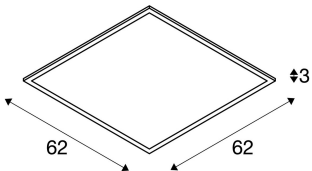

### TECHNICAL DATA

Item no.:	1003072
Secondary power / secondary voltage	700 mA/V
Length	62.0 cm
Width	62.0 cm
Height	3.0 cm
Installation depth	5.0 cm
Net weight	1.666 kg
Gross weight	2.325 kg
IP Code	IP 20
Safety class	III
Assembly	Recessed
Assembly details	Ceiling
Wattage	26.0 W
Lumen	2800 lm
Beam angle	120 °
Color	white
CRI	>80
UGR ?	22.0000
Binning	6
LXXBXX data	70/50
Service life	40000 h
BIG WHITE Page	524