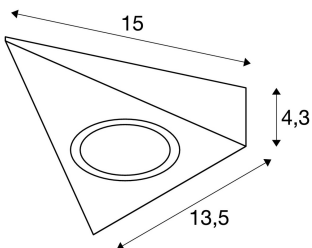

## INSTALLATION FRAME

for DL 126 recessed fitting, triangle, brushed metal

Practical installation frame for DL 126. Ideal for installation in corners or on ceilings, for under-cabinet installation. Available in several colour variants. Shape: Triangle

## TECHNICAL DATA

Item no.:	112175
Length	14.0 cm
Width	13.5 cm
Height	4.3 cm
Net weight	0.077 kg
Gross weight	0.124 kg
IP Code	IP 20
Assembly	Surface
Assembly details	Ceiling, Wall
Color	grey

**Notes**