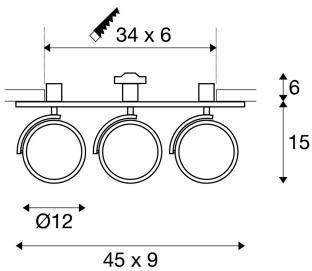

KALU RECESSED FITTING 3

triple-headed, QPAR111, round, black, max. 225W, incl. clip springs

The pure design of the built-in version of the KALU Series guarantees absolute freedom of adjustment of lamp heads for high-voltage halogen or LED lamps. Single, double, or triple headed versions of the luminaire are available in black, white, or brushed aluminium.

TECHNICAL DATA

Item no.:	113370
Socket	GU10
Lamp	QPAR111
Number of sockets	3
Lamps included	0
Primary nominal voltage	220-240V ~50/60Hz mA/V
Tilt range	90 °
Horizontal rotation range	350 °
Length	45.0 cm
Width	9.0 cm
Height	21.0 cm
Installation length	34.0 cm
Installation width	6.0 cm
Installation depth	7.0 cm
Net weight	1.338 kg
Gross weight	1.724 kg
IP Code	IP 20
Safety class	I
Assembly	Recessed
Assembly details	Ceiling, Wall
Wattage	75.0 W
Color	black